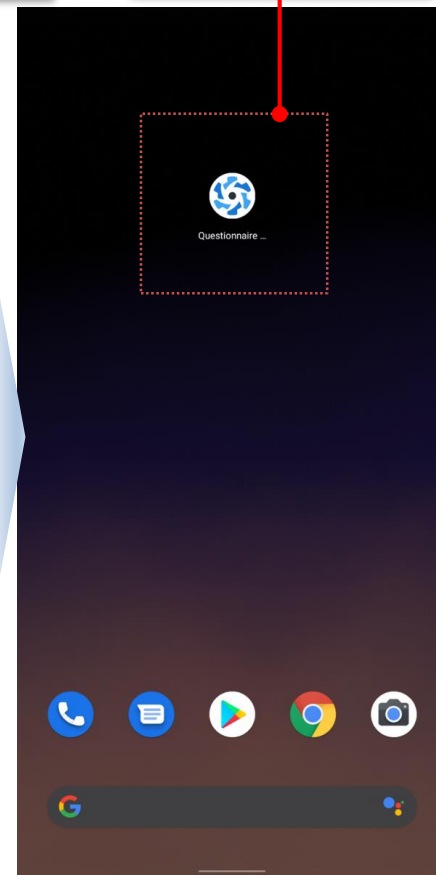

● Questionnaire app installation image (for Android) (i)

Please use the Google Chrome web browser.

The "Add to Home screen" guide is displayed. Tap the "Add" banner.

"Add to Home screen" confirmation message Tap "Add".

● Questionnaire app installation image (for Android) (ii)

Please use the Google Chrome web browser.

Tap the browser menu.

In the browser menu, tap "Add to Home screen".

"Add to Home screen" confirmation message
Tap "Add".

The icon is created on the home screen.

● Questionnaire app installation image (for iOS)

Please use the Safari web browser.

The icon is created on the home screen.

Tap the share button.

In the menu, tap "Add to Home Screen".