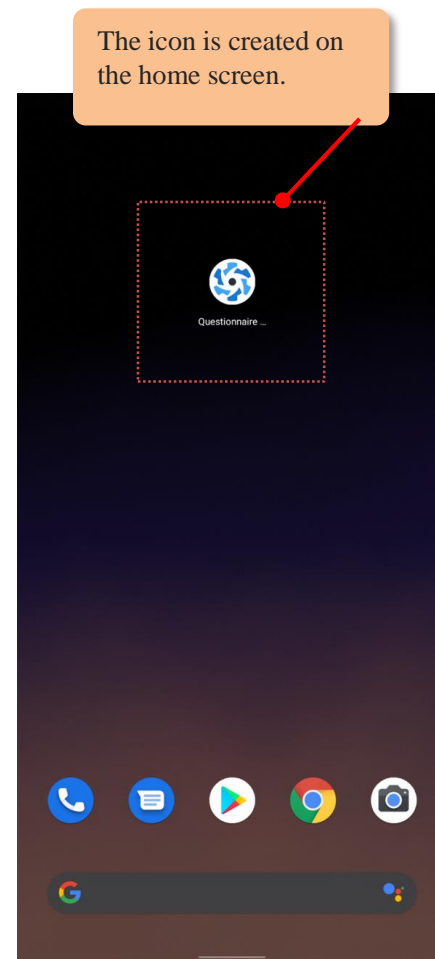

● Questionnaire app installation image (for Android) (i)

Please use the Google Chrome web browser.

The "Add to Home screen" guide is displayed. Tap the "Add" banner.

"Add to Home screen" confirmation message Tap "Add".

● Questionnaire app installation image (for Android) (ii)

Please use the Google Chrome web browser.

Tap the browser menu.

In the browser menu, tap "Add to Home screen".

"Add to Home screen" confirmation message
Tap "Add".

The icon is created on the home screen.

● Questionnaire app installation image (for iOS)

Please use the Safari web browser.

The icon is created on the home screen.

Tap the share button.

In the menu, tap "Add to Home Screen".