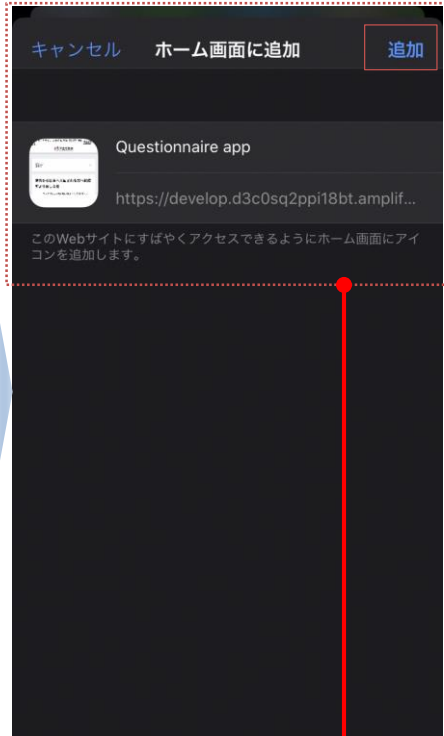

● Questionnaire app installation image (for Android) (ii)

Please use the Google Chrome web browser.

Tap the browser menu.

In the browser menu, tap "Add to Home screen".

"Add to Home screen" confirmation message
Tap "Add".

The icon is created on the home screen.

● Questionnaire app installation image (for iOS)

Please use the Safari web browser.

The icon is created on the home screen.

Tap the share button.

In the menu, tap "Add to Home Screen".