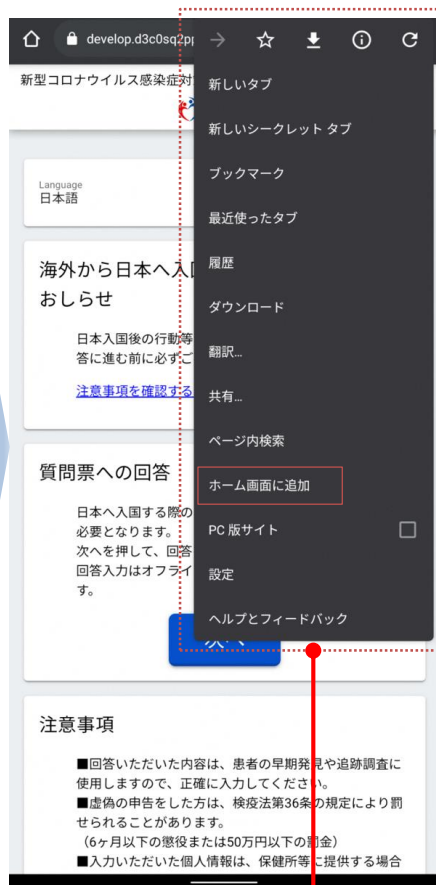

● Questionnaire app installation image (for Android) (i)

Please use the Google Chrome web browser.

The "Add to Home screen" guide is displayed. Tap the "Add" banner.

"Add to Home screen" confirmation message Tap "Add".

● Questionnaire app installation image (for Android) (ii)

Please use the Google Chrome web browser.

Tap the browser menu.

In the browser menu, tap "Add to Home screen".

"Add to Home screen" confirmation message
Tap "Add".

The icon is created on the home screen.

● Questionnaire app installation image (for iOS)

Please use the Safari web browser.

The icon is created on the home screen.

Tap the share button.

In the menu, tap "Add to Home Screen".