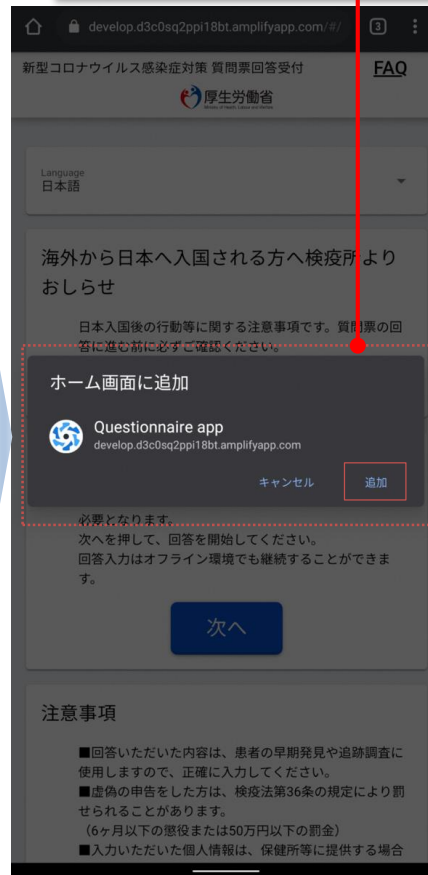

● Questionnaire app installation image (for Android) (i)

Please use the Google Chrome web browser.

The "Add to Home screen" guide is displayed. Tap the "Add" banner.

"Add to Home screen" confirmation message Tap "Add".

● Questionnaire app installation image (for Android) (ii)

Please use the Google Chrome web browser.

Tap the browser menu.

In the browser menu, tap "Add to Home screen".

"Add to Home screen" confirmation message
Tap "Add".

The icon is created on the home screen.

● Questionnaire app installation image (for iOS)

Please use the Safari web browser.

The icon is created on the home screen.

Tap the share button.

In the menu, tap "Add to Home Screen".