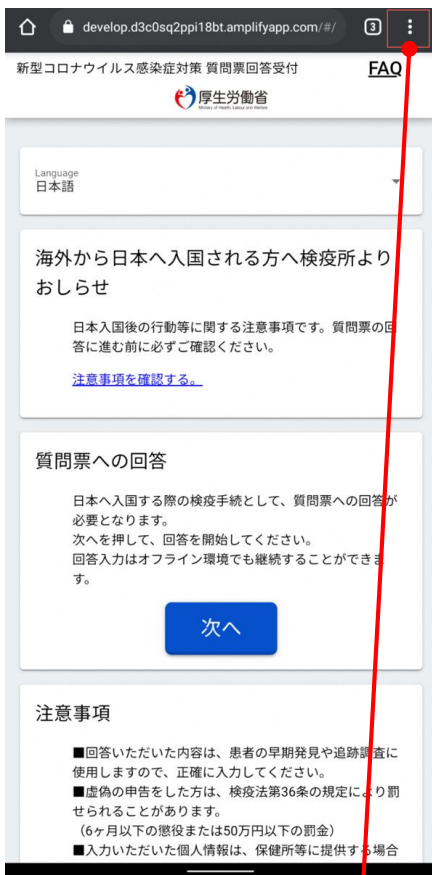

● Questionnaire app installation image (for Android) (i)

Please use the Google Chrome web browser.

The "Add to Home screen" guide is displayed. Tap the "Add" banner.

"Add to Home screen" confirmation message Tap "Add".

● Questionnaire app installation image (for Android) (ii)

Please use the Google Chrome web browser.

Tap the browser menu.

In the browser menu, tap "Add to Home screen".

"Add to Home screen" confirmation message
Tap "Add".

The icon is created on the home screen.

● Questionnaire app installation image (for iOS)

Please use the Safari web browser.

The icon is created on the home screen.

Tap the share button.

In the menu, tap "Add to Home Screen".